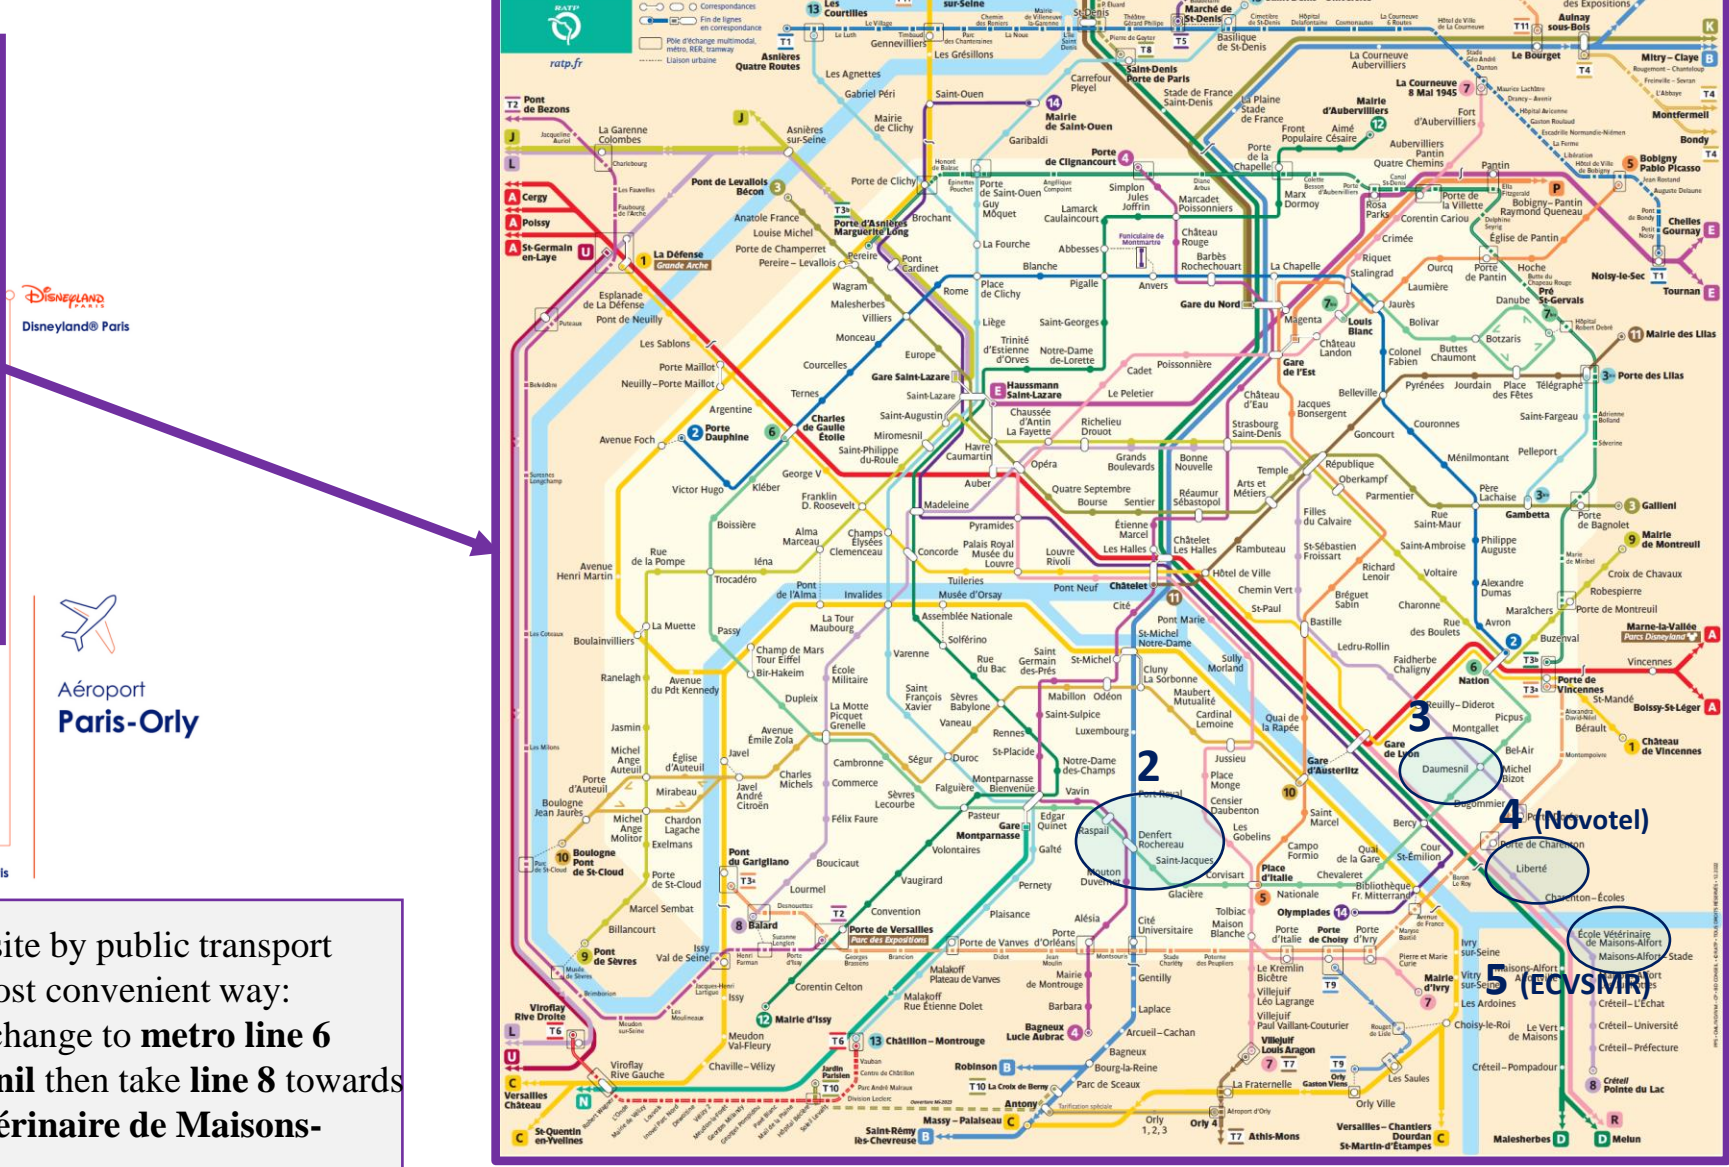

Access to the ECVSMR 2023 meeting from Paris Orly Airport by public transport

There are several ways to get to the meeting site by public transport from Paris Orly Airport. Here is one of the most convenient way:

(1) **OrlyBus** to (2) **Denfert-Rochereau** and change to **metro line 6** towards **Nation** change metro at (3) **Daumesnil** then take **line 8** towards **Créteil** to **Liberté** (for Novotel) or **Ecole Vétérinaire de Maisons-Alfort** (2 stops more) for ECVSMR meeting.

(It will take you about 1h30)

Metro station « Ecole Vétérinaire de Maisons-Alfort »

ECVSMR 2023

École nationale vétérinaire d'Alfort...

Pavillon de la Direction

Centre de recherche biomédicale - EnvA

Bâtiment Ferrando