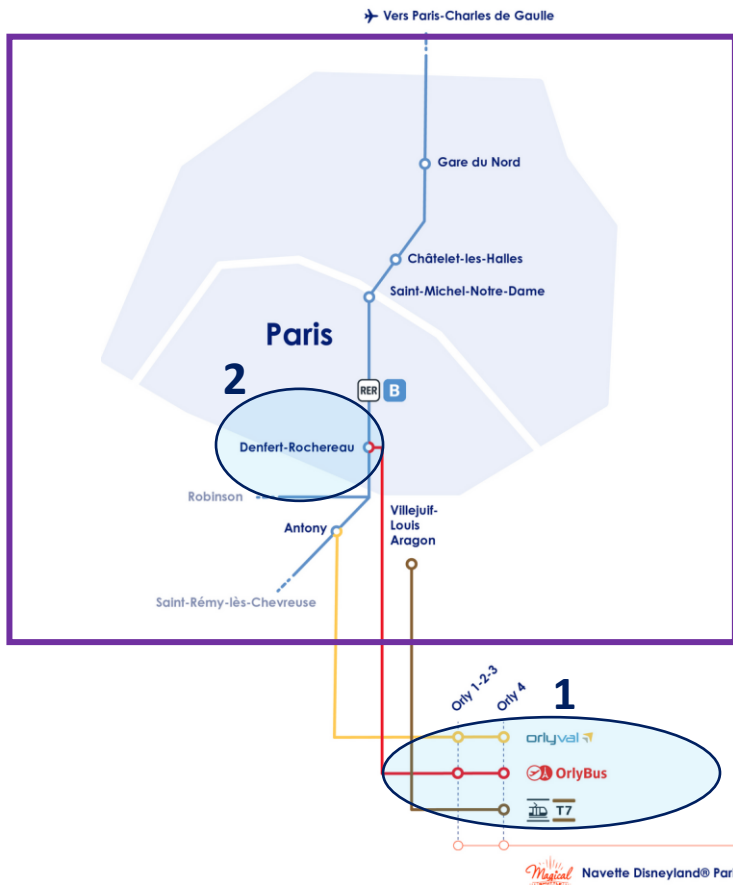

Access to the ECVSMR 2023 meeting from Paris Orly Airport by public transport

There are several ways to get to the meeting site by public transport from Paris Orly Airport. Here is one of the most convenient way:

(1) **OrlyBus** to (2) **Denfert-Rochereau** and change to **metro line 6** towards **Nation** change metro at (3) **Daumesnil** then take **line 8** towards **Créteil** to **Liberté** (for Novotel) or **Ecole Vétérinaire de Maisons-Alfort** (2 stops more) for ECVSMR meeting.

(It will take you about 1h30)

Metro station « Ecole Vétérinaire de Maisons-Alfort »

ECVSMR 2023

École nationale vétérinaire d'Alfort...

Pavillon de la Direction

Centre de recherche biomédicale - EnvA

Bâtiment Ferrando