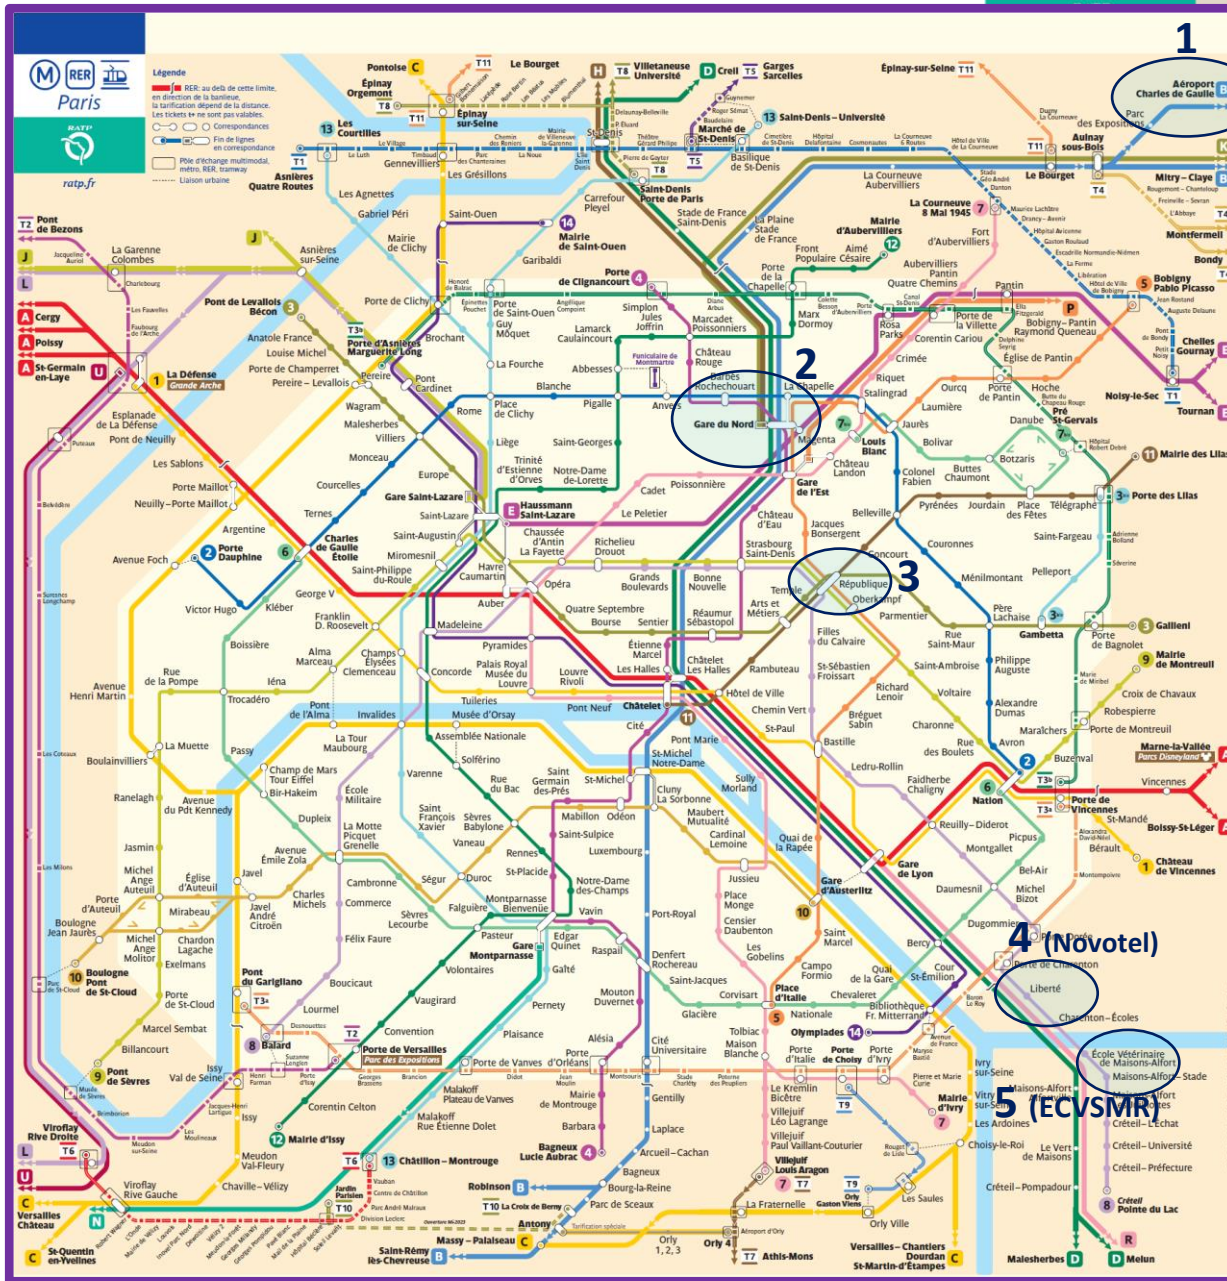

# Access to the ECVSMR 2023 meeting from Paris Charles de Gaulle Airport by public transport

The ECVSMR 2023 meeting venue is accessible by public transport from Paris Charles de Gaulle Airport.

(1) **RER train line B** to (2) **Gare du Nord** and change to metro **line 5** towards **Place d'Italie** change metro at (3) **République** (3 stops) then take **line 8** towards **Créteil** to **Liberté** (for Novotel - 13 stops) or **Ecole Vétérinaire de Maisons-Alfort** (2 stops more) for ECVSMR meeting.

(It will take you about 1h30)

# Metro station « Ecole Vétérinaire de Maisons-Alfort »

ECVSMR 2023

École nationale vétérinaire d'Alfort...

Pavillon de la Direction

Centre de recherche biomédicale - EnvA

Bâtiment Ferrando

Jardin botanique